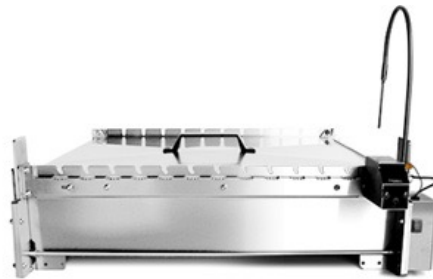

myGRILL CHEF SMART™

myGRILL™

small

76 61 23.5

Width
(cm)

Depth
(cm)

Height
(cm)

FEATURES

Total Cooking Area	0,29 sq m
Fuel	Charcoal
Fire Bowl Capacity	approx. 3 kg
Power Supply Cord Length with Type G Plug (UK Plug)	4 m
Max 4mm Skewers	12 pcs
Max 6mm Skewers	6 pcs
Max Stainless Steel Grates	3 pcs
Max Rotating Grates	4 pcs