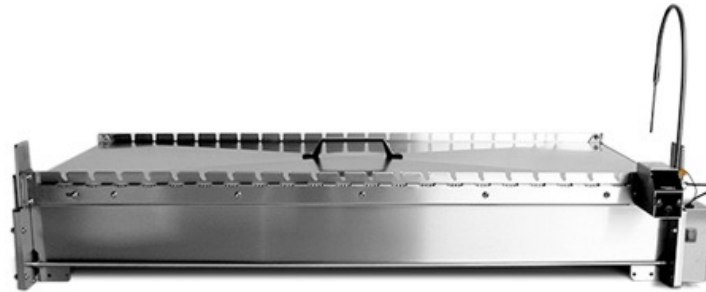

myGRILL CHEF SMART™

myGRILL™

medium

116

Width
(cm)

61

Depth
(cm)

23.5

Height
(cm)

SPECIFICATIONS

Total Cooking Area	0,42 sq m
Fuel	Charcoal
Fire Bowl Capacity	approx. 4 kg
Power Supply Cord Length with Type G Plug (UK Plug)	4 m
Max 4mm Skewers	21 pcs
Max 6mm Skewers	11 pcs
Max Stainless Steel Grates	5 pcs
Max Rotating Grates	7 pcs