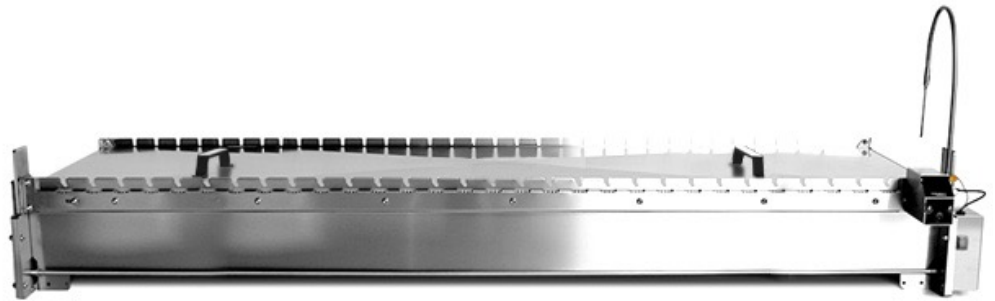

# large

157

Width  
(cm)

61

Depth  
(cm)

23.5

Height  
(cm)

## FEATURES

Total Cooking Area	0,57 sq m
Fuel	Charcoal
Fire Bowl Capacity	approx. 6 kg
Power Supply Cord Length with Type G Plug (UK Plug)	4 m
Max 4mm Skewers	30 pcs
Max 6mm Skewers	15 pcs
Max Stainless Steel Grates	7 pcs
Max Rotating Grates	9 pcs